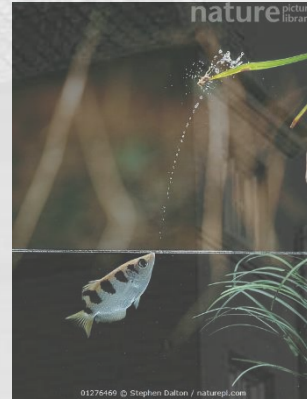

Natures Superheroes

**We've found some animals with some special traits!
How well did you do?**

This creature is ridiculously strong. They can carry between 10 and 50 times their own body weight!

This creature is capable of shooting insects off low-level branches and leaves!

This creature can change the colour of its skin to match the surroundings it is in.

This creature can detect the temperature of other animals.

This creature can find its prey from 2km away and travel over 240mph to get to it!

This creature can hear incredibly high-pitched sounds!

What other creatures do you know that have special abilities?