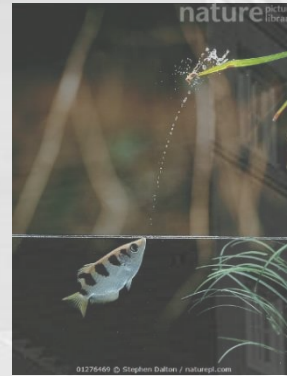

Natures Superheroes

**We've found some animals with some special traits!
But the descriptions have been muddled up, can you help us
correct them?**

This creature can find its prey
from 2km away and travel over
240mph to get to it!

This creature is capable of
shooting insects off low-level
branches and leaves!

This creature can hear incredibly
high-pitched sounds!

This creature can detect the
temperature of other animals.

This creature can change the
colour of its skin to match the
surroundings it is in.

This creature is ridiculously
strong. They can carry
between 10 and 50 times
their own body weight!

What other creatures do you know that have special abilities?